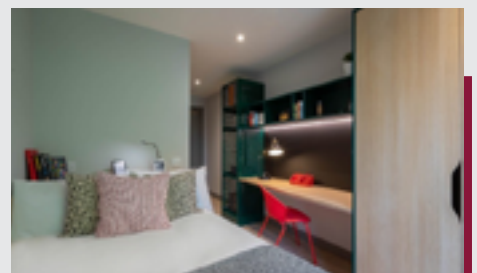

City Centre Student Accommodation

Linguaviva works with 3 city centre residences all located between 15 and 30 minutes walk from the school. Each room comes with its own private en-suite. Utilities and crockery are provided as standard. Secure bike storage also available. Each residence has full laundry facilities. There is also unlimited free Internet access in each room. 24-hour security and CCTV. Residence available all year round.

Key Facts

Residence: 3 city centre residences all located between 15 and 30 minutes walk from the school

Type: Each room comes with its own private en-suite

Facilities: Utilities and crockery are provided as standard

Facilities: There is also unlimited free Internet access in each room. 24-hour security and CCTV

Transport: Very well serviced by buses

WiFi: Available in all rooms.

Type

Facilities

Transport

Residence

Wifi