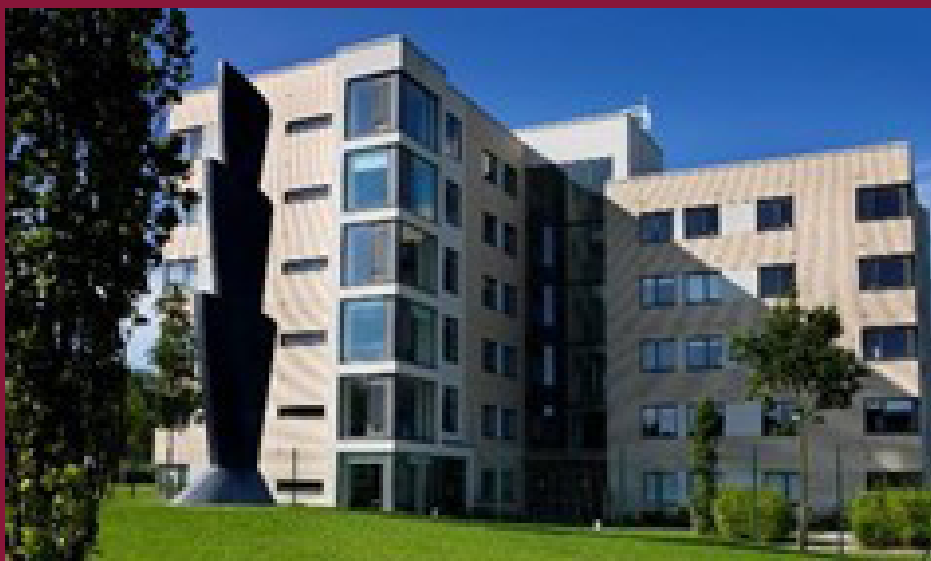

City Centre Student Accommodation

Linguaviva works with 3 city centre residences all located between 15 and 30 minutes walk from the school. Each room comes with its own private en-suite. Utilities and crockery are provided as standard. Secure bike storage also available. Each residence has full laundry facilities. There is also unlimited free Internet access in each room. 24-hour security and CCTV. Residence available all year round.

Key Facts

Residence: 3 city centre residences all located between 15 and 30 minutes walk from the school

Type: Each room comes with its own private en-suite

Facilities: Utilities and crockery are provided as standard

Leeson Bridge House

The Leeson Bridge Guesthouse is conveniently located adjacent to our school. Ratings for this guesthouse are excellent and can be viewed [here](#).

All rooms with en suite. TV and tea and coffee making facilities. 5 minutes walk to city centre. Less than 1 minute walk from Linguaviva. The entire building has been recently renovated. Saunas are also available in some rooms.