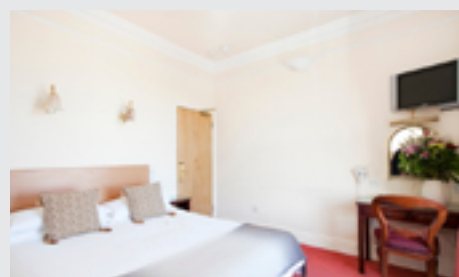

International

Students with the same mother tongue will not be placed with the same family

UCD Student Accommodation

Single room per student in a three or four bed-roomed apartment. Apartment includes a shared sitting room, kitchen/dining room and bathroom. Comprehensive catering and sports facilities are available on campus (extra cost applies). Very well serviced by buses with easy access to the school. Residence available only during summer months (June, July and August). <https://www.ucd.ie/residences/our-residences/>

Key Facts

Type: Single Room

Facilities: Apartment includes a sitting room, kitchen/dining room and bathroom.

Meal: Comprehensive catering and sports facilities are available on campus

Transport: Very well serviced by buses

Key Facts

Type: Single Room, Double Room, Triple Room

Facilities: TV and tea and coffee making facilities

Walk: 5 minutes walk to city centre. Less than a minute walk from Linguaviva

Building: Entire building has been recently renovated.

Type

Facilities

Building

Hostel

Accommodation

Hostel accommodation is perfect for students on a budget, and those looking to meet fellow travellers from across the globe. Linguaviva has worked with Avalon House hostel for many years, and they pride themselves on looking after our students extremely well. The reviews from past students have always been incredibly positive. A free continental breakfast each day is available for all residents staying in Avalon House.